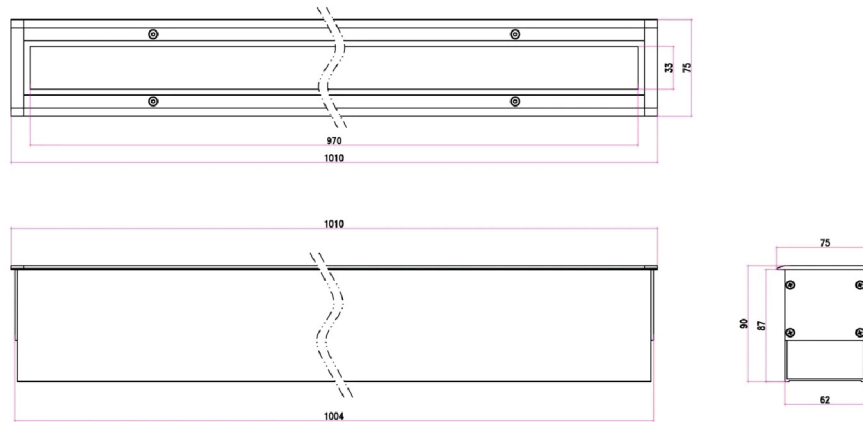

Product & Information

| | | |
|-----------------------|-----------------------|----------------------------|
| Product Data | Model Number | OT-ING-0124 |
| | Product Colour | Grey & Black |
| | Body Material | Die-casting Aluminium |
| | Wattage | 15W, 18W, 20W, 24W, 30W |
| | Beam Angle | 20°, 25°, 30° |
| | Product Style | Inground Linear Light |
| Technical Data | Input Wattage | DC 24V / AC220V |
| | Lighting Source | Cree LED |
| | Luminous Flux | 110 Lumen/W |
| | Color Temperature | 6500K, 5000K, 4000K, 3000K |
| | Color Rendering Index | Ra>85 |
| | Working Temperature | -20°C~ +50°C |
| | Safety Class | Class I |
| | Power Factor | 0.95 |
| | Type of Protection | IP 67 |
| | Warranty | 5 Years |
| | Life span | 50000 hrs. |
| IK Rating | IK09 | |

Product Details & Size

Product Structural Design

Cutout Size : L1005*W65*H90mm ±1mm

© 2023 OTSEN UK PVT. LTD. all rights reserved. OTSEN reserves the right to make changes in specifications and / or to discontinue any product at any time without notice or obligation and will not be liable for any consequences resulting from the use of this publication.