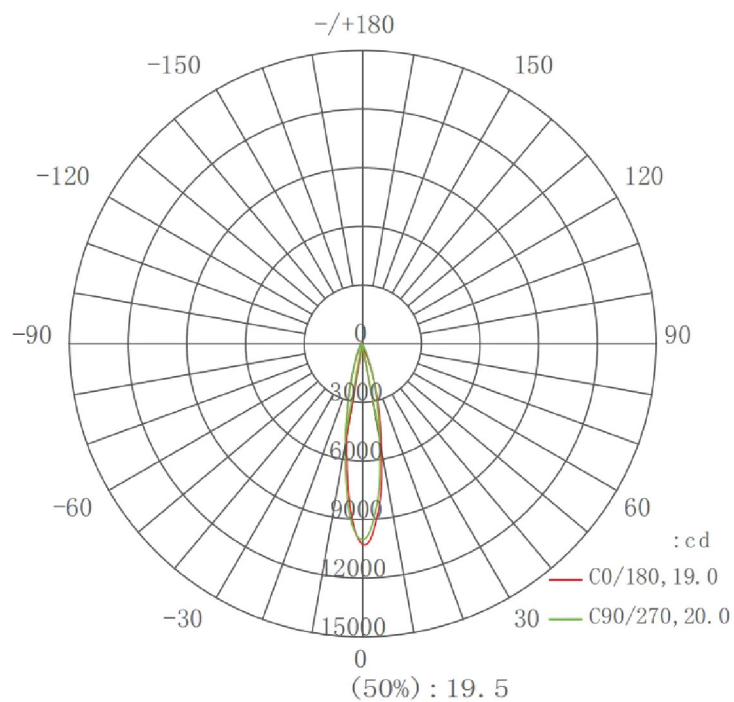

Product & Information

| | | |
|-----------------------|-----------------------|----------------------------|
| Product Data | Model Number | OT-ING-0124 |
| | Product Colour | Grey & Black |
| | Body Material | Die-casting Aluminium |
| | Wattage | 15W, 18W, 20W, 24W, 30W |
| | Beam Angle | 20°, 25°, 30° |
| | Product Style | Inground Linear Light |
| Technical Data | Input Wattage | DC 24V / AC220V |
| | Lighting Source | Cree LED |
| | Luminous Flux | 110 Lumen/W |
| | Color Temperature | 6500K, 5000K, 4000K, 3000K |
| | Color Rendering Index | Ra>85 |
| | Working Temperature | -20°C~ +50°C |
| | Safety Class | Class I |
| | Power Factor | 0.95 |
| | Type of Protection | IP 67 |
| | Warranty | 5 Years |
| | Life span | 50000 hrs. |
| IK Rating | IK09 | |

Product Details & Size

Product Structural Design

Cutout Size : L1005*W65*H90mm ±1mm

© 2023 OTSEN UK PVT. LTD. all rights reserved. OTSEN reserves the right to make changes in specifications and / or to discontinue any product at any time without notice or obligation and will not be liable for any consequences resulting from the use of this publication.