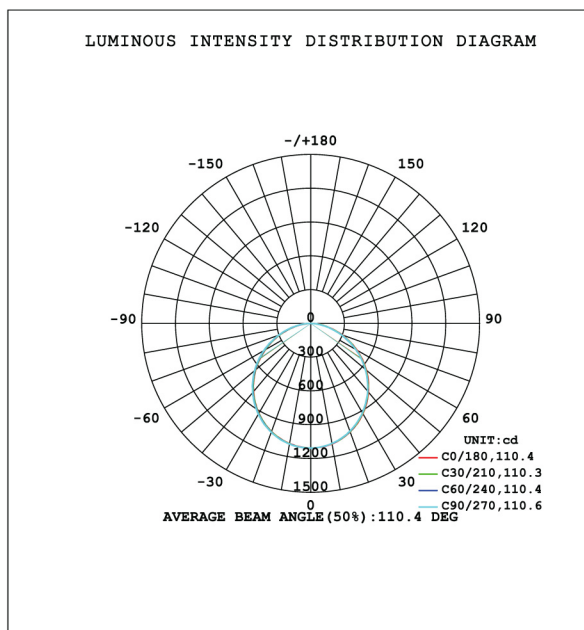

Luminaire Photometric