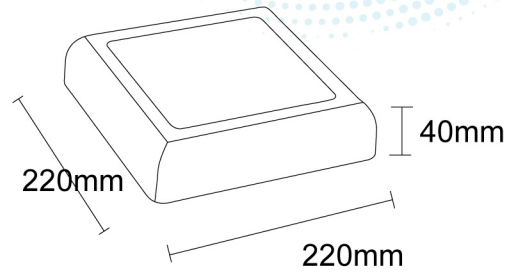

Product Dimension