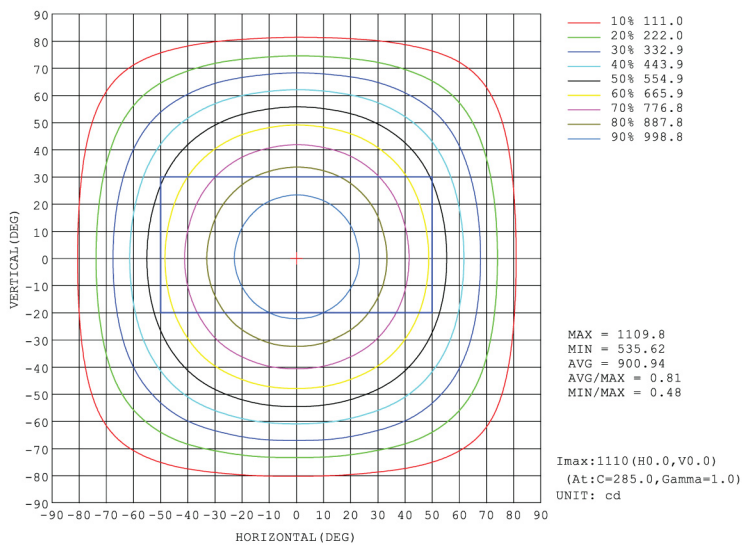

Luminaire Photometric