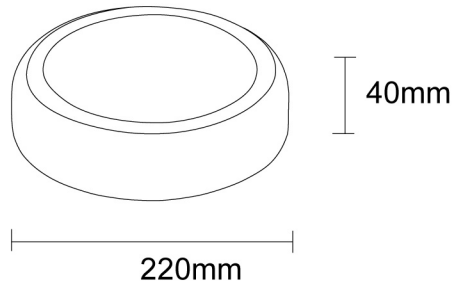

Product Dimension