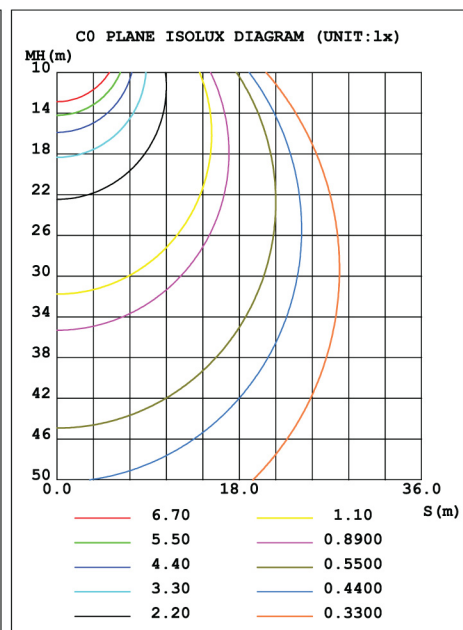

Luminaire Photometric