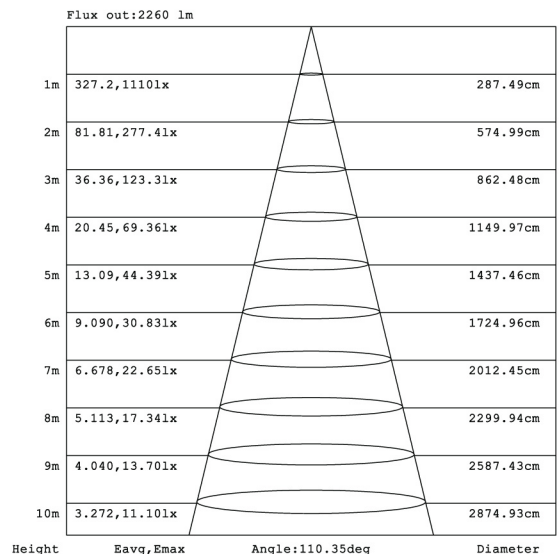

Luminaire Photometric