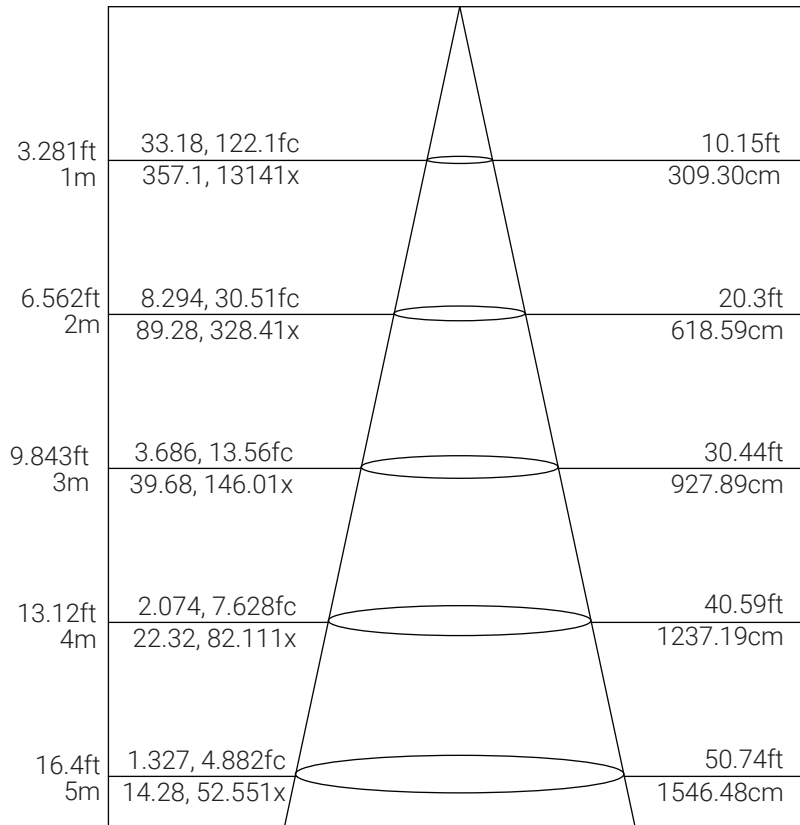

Light Distribution Curve