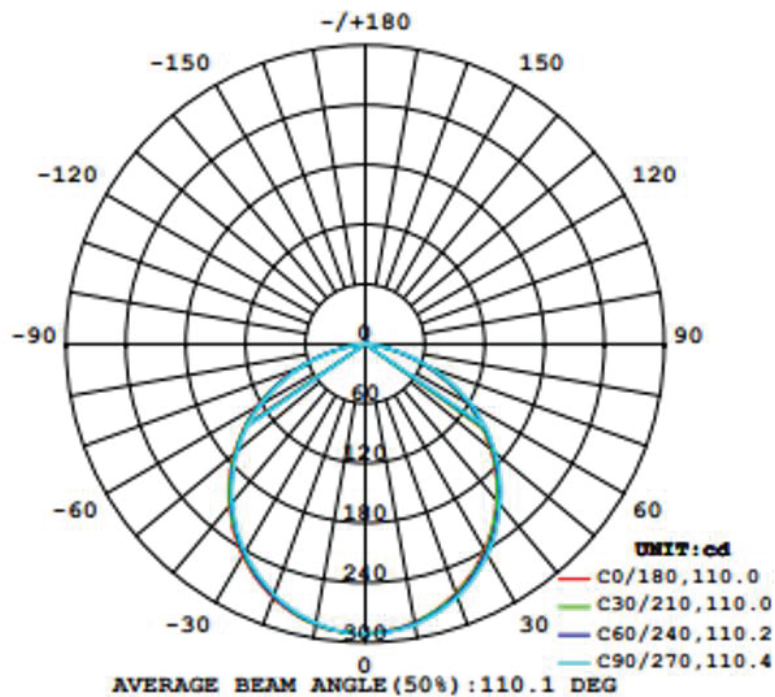

Light Distribution Curve