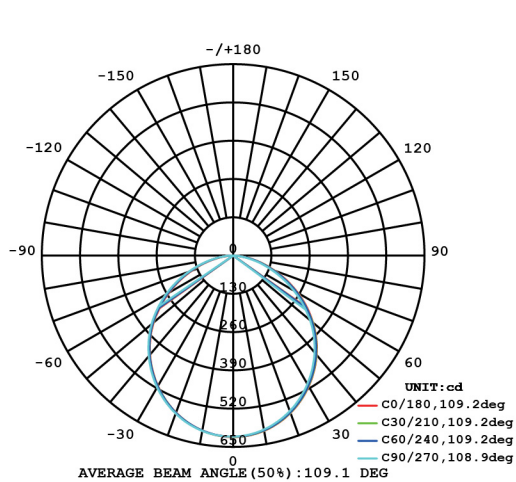

Light Distribution