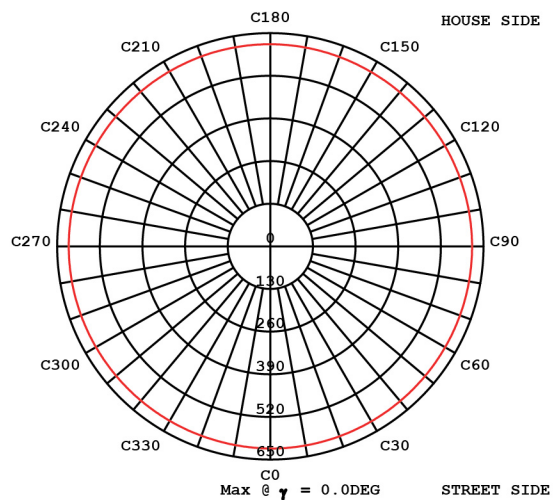

Light Distribution