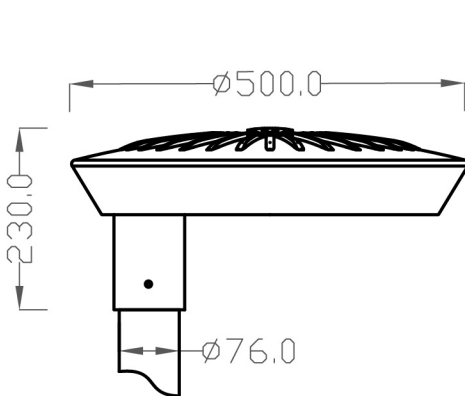

Product Structural Design